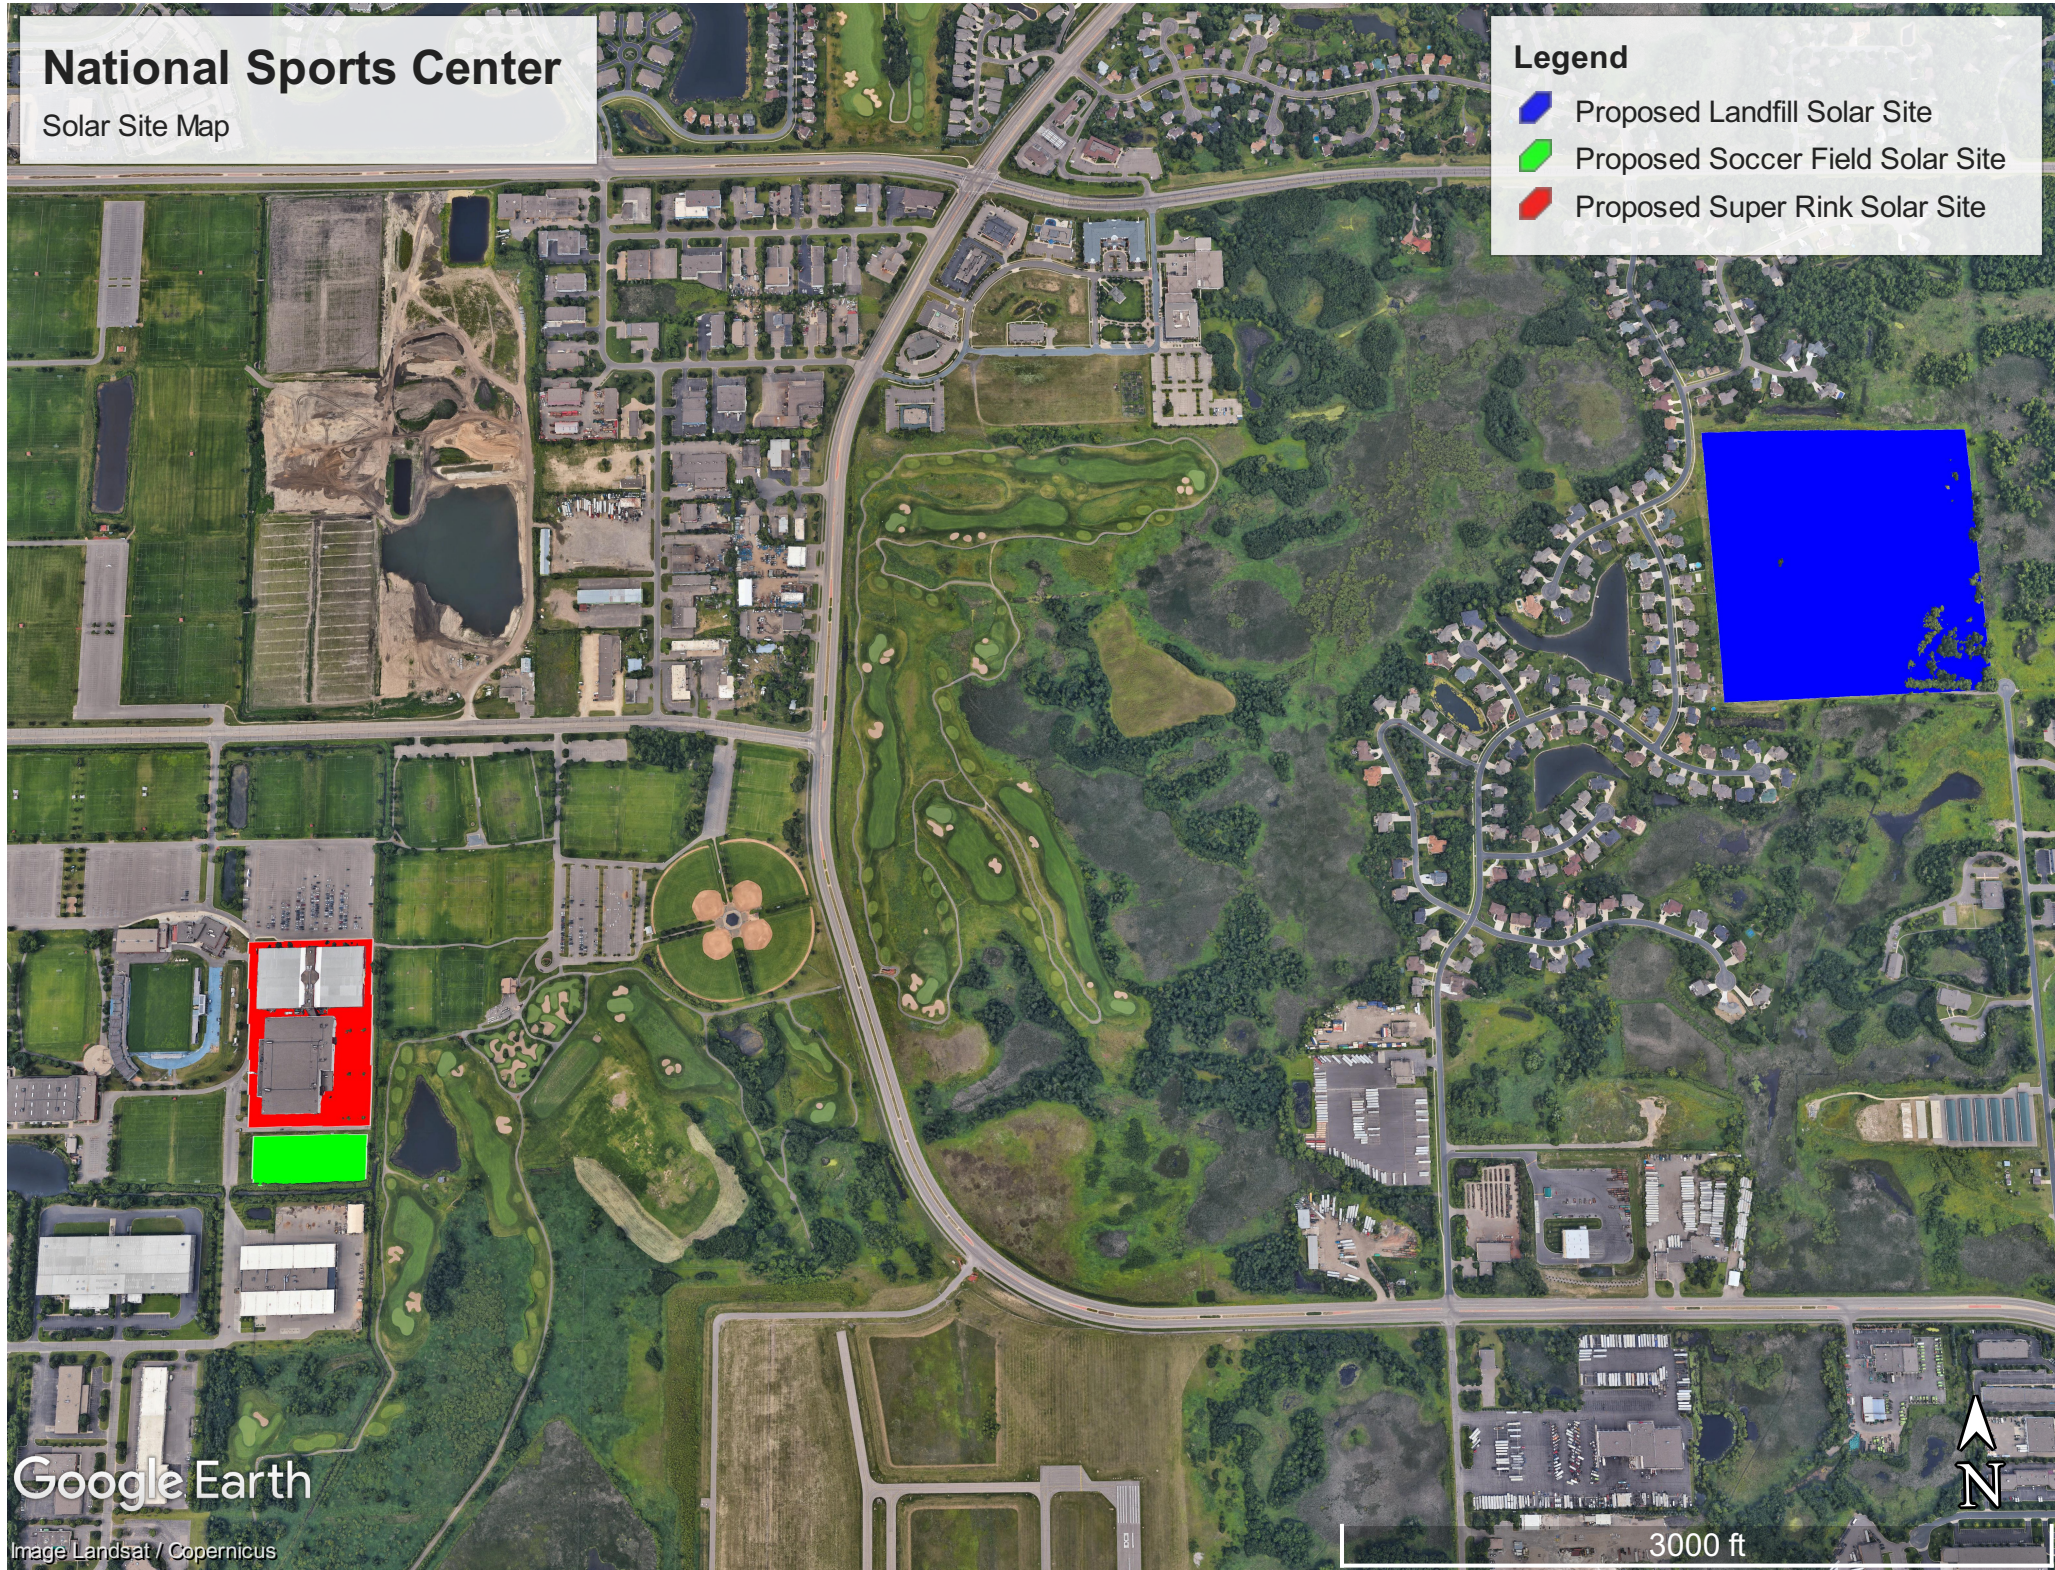

# National Sports Center

Solar Site Map

## Legend

-  Proposed Landfill Solar Site
-  Proposed Soccer Field Solar Site
-  Proposed Super Rink Solar Site

Google Earth

Image Landsat / Copernicus

3000 ft