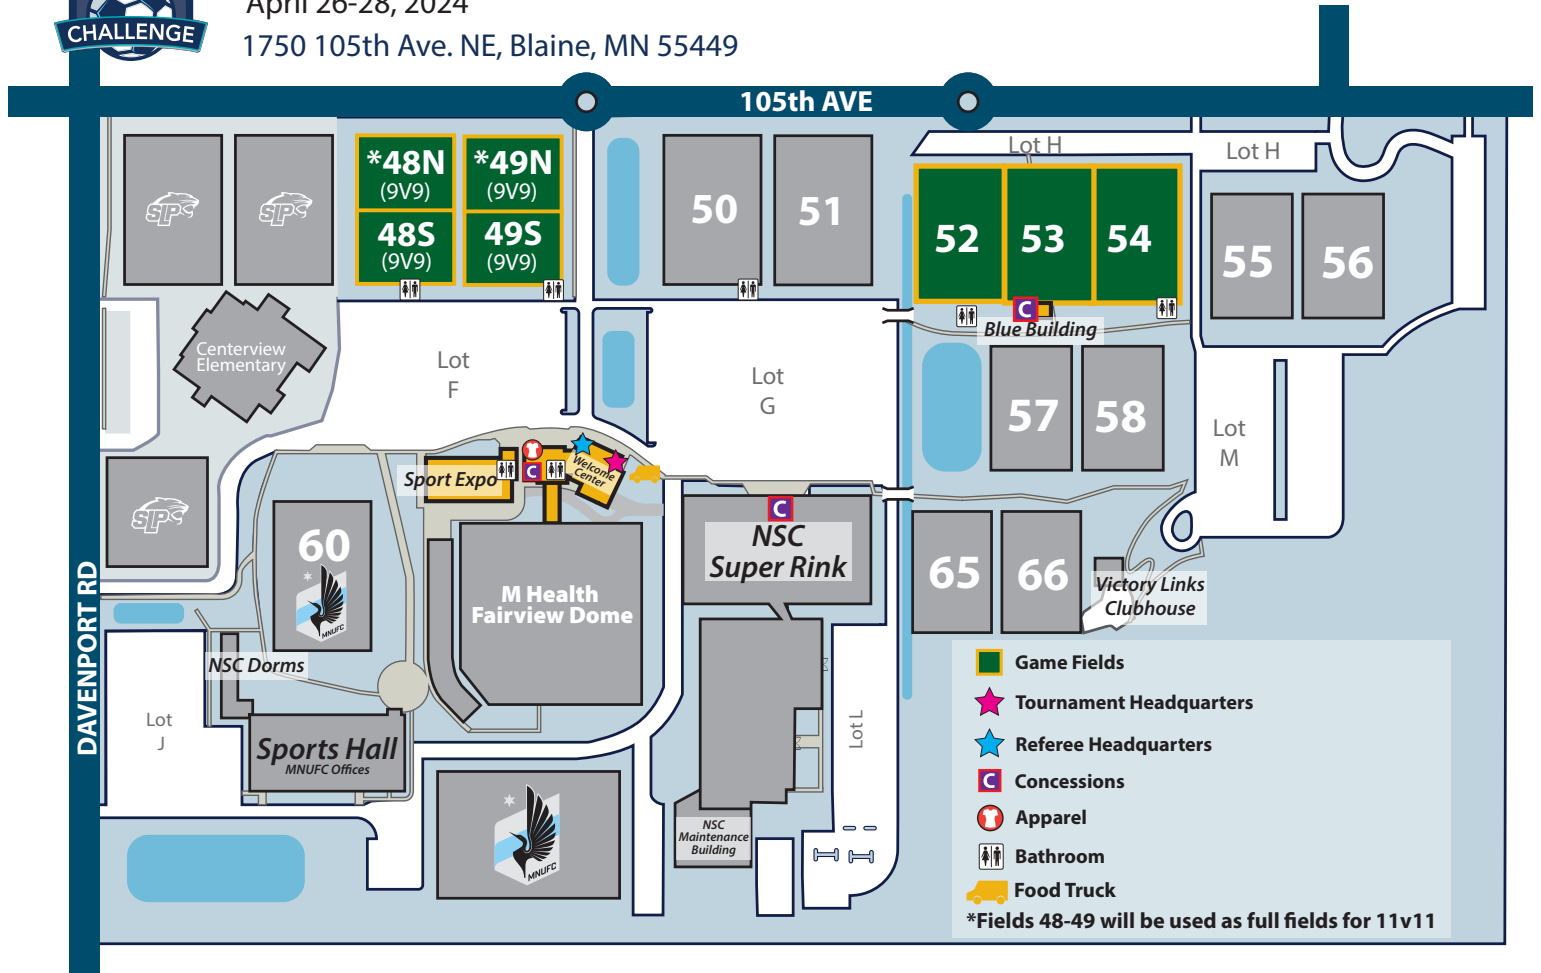

NSC Kick-Off Challenge
 Map
 April 26-28, 2024
 1750 105th Ave. NE, Blaine, MN 55449

Fernbrook Fields - Maple Grove, MN

14401 99th Ave N, Maple Grove, MN 55369